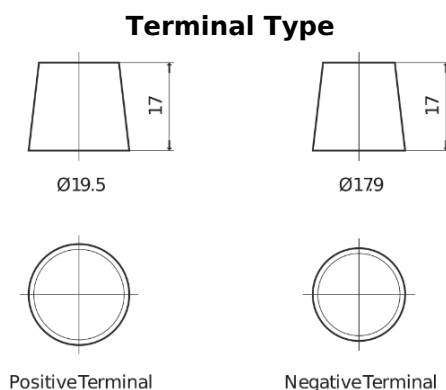

**Product overview**

Batteries for Cars

**Superline SB454**

Part number	SB454
Technology	Flooded
EAN/GTIN	3661024064378
Voltage	12 V
Capacity	45.0 Ah
CCA	330 A
Length	237 mm
Width	127 mm
Height	227 mm
Box size	B24
Polarity	ETN 0
Terminal Type	EN taper post
Hold Down	B0
Weights (subject of variation)	11.40 kg