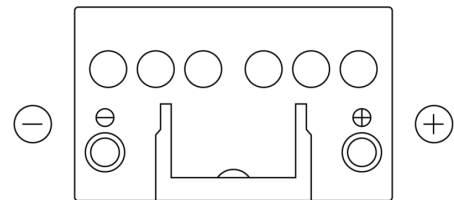

Product overview

Batteries for Cars

Superline SB450

Part number	SB450
Technology	Flooded
EAN/GTIN	3661024064491
Voltage	12 V
Capacity	45.0 Ah
CCA	330 A
Length	220 mm
Width	135 mm
Height	225 mm
Box size	E02
Polarity	ETN 0
Terminal Type	EN taper post
Hold Down	B1
Weights (subject of variation)	12.50 kg

Polarity

Terminal Type

Positive Terminal

Negative Terminal

Hold Down

Design, features and specifications are subject to change without notice. We disclaim any representation or warranty, express or implied, concerning the data or recommendations, and in no event shall be liable for any loss or damage claimed to have arisen as a result. Some products may not be available in your local market.