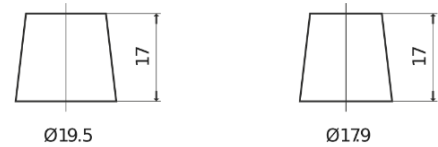

Terminal Type