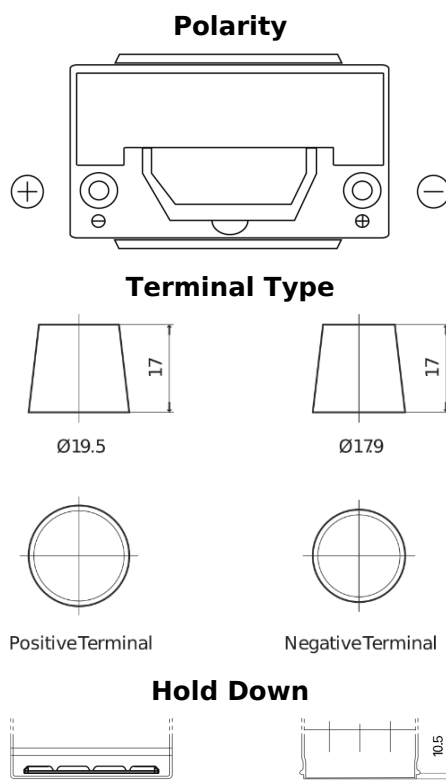

Product overview

Batteries for Cars

Powerline SA954

Part number	SA954
Technology	Flooded
EAN/GTIN	3661024064187
Voltage	12 V
Capacity	95.0 Ah
CCA	800 A
Length	306 mm
Width	173 mm
Height	222 mm
Box size	D31
Polarity	ETN 0
Terminal Type	EN taper post
Hold Down	Korean B1
Weights (subject of variation)	21.40 kg