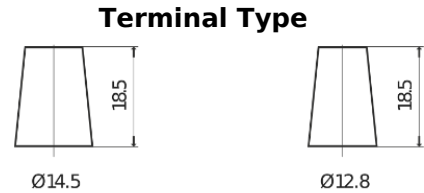

Product overview

Batteries for Cars

Plus CB357

Part number	CB357
Technology	Flooded
EAN/GTIN	3661024014342
Voltage	12 V
Capacity	35.0 Ah
CCA	240 A
Length	187 mm
Width	127 mm
Height	220 mm
Box size	B19
Polarity	ETN 1
Terminal Type	JIS taper post
Hold Down	B0
Weights (subject of variation)	8.90 kg