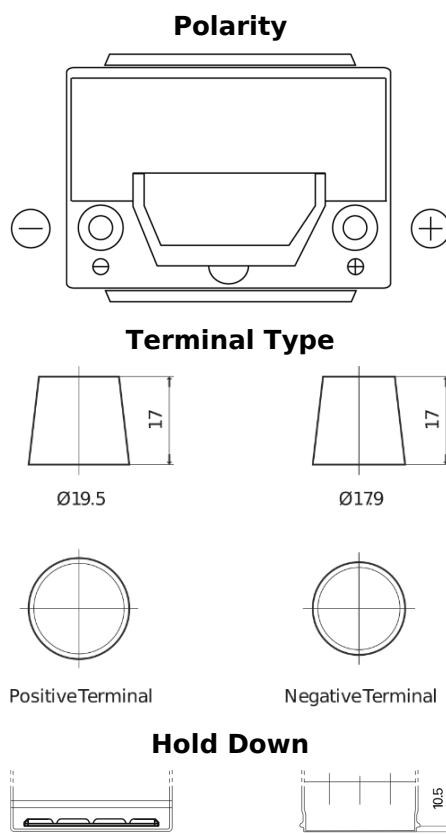

**Product overview**

Batteries for Cars

**Powerline SA654**

Part number	SA654
Technology	Flooded
EAN/GTIN	3661024064149
Voltage	12 V
Capacity	65.0 Ah
CCA	580 A
Length	230 mm
Width	173 mm
Height	222 mm
Box size	D23
Polarity	ETN 0
Terminal Type	EN taper post
Hold Down	Korean B1
Weights (subject of variation)	16.00 kg