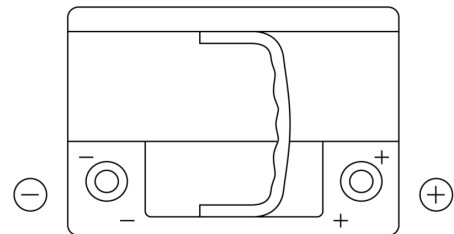

Product overview

Batteries for Cars

Powerline SA640

Part number	SA640
Technology	Flooded
EAN/GTIN	3661024064224
Voltage	12 V
Capacity	64.0 Ah
CCA	640 A
Length	242 mm
Width	175 mm
Height	190 mm
Box size	L02
Polarity	ETN 0
Terminal Type	EN taper post
Hold Down	B13
Weights (subject of variation)	14.90 kg

Polarity

Terminal Type

Positive Terminal

Negative Terminal

Hold Down

Design, features and specifications are subject to change without notice. We disclaim any representation or warranty, express or implied, concerning the data or recommendations, and in no event shall be liable for any loss or damage claimed to have arisen as a result. Some products may not be available in your local market.