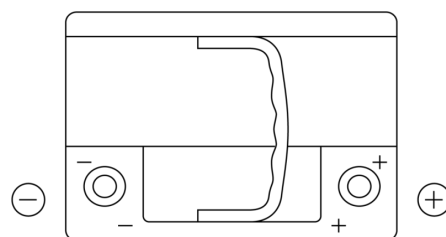

**Product overview**

Batteries for Cars

**Powerline SA612**

Part number	SA612
Technology	Flooded
EAN/GTIN	3661024064279
Voltage	12 V
Capacity	61.0 Ah
CCA	600 A
Length	242 mm
Width	175 mm
Height	175 mm
Box size	LB2
Polarity	ETN 0
Terminal Type	EN taper post
Hold Down	B13
Weights (subject of variation)	14.00 kg

**Polarity**

**Terminal Type**

Positive Terminal

Negative Terminal

**Hold Down**

Design, features and specifications are subject to change without notice. We disclaim any representation or warranty, express or implied, concerning the data or recommendations, and in no event shall be liable for any loss or damage claimed to have arisen as a result. Some products may not be available in your local market.