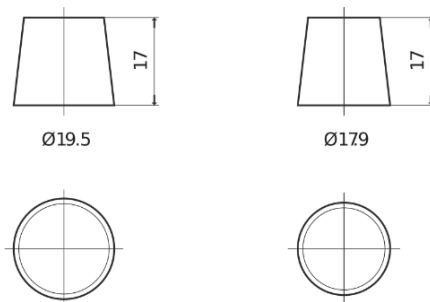

**Product overview**

Batteries for Cars

**Powerline SA612**

Part number	SA612
Technology	Flooded
EAN/GTIN	3661024064279
Voltage	12 V
Capacity	61.0 Ah
CCA	600 A
Length	242 mm
Width	175 mm
Height	175 mm
Box size	LB2
Polarity	ETN 0
Terminal Type	EN taper post
Hold Down	B13
Weights (subject of variation)	14.00 kg

**Polarity**

**Terminal Type**

Positive Terminal

Negative Terminal

**Hold Down**

Design, features and specifications are subject to change without notice. We disclaim any representation or warranty, express or implied, concerning the data or recommendations, and in no event shall be liable for any loss or damage claimed to have arisen as a result. Some products may not be available in your local market.