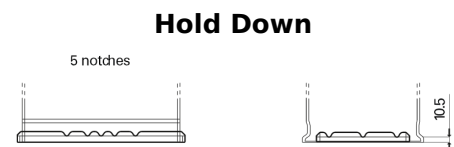

Product overview

Batteries for Cars

Powerline SA530

Part number	SA530
Technology	Flooded
EAN/GTIN	3661024064200
Voltage	12 V
Capacity	53.0 Ah
CCA	540 A
Length	207 mm
Width	175 mm
Height	190 mm
Box size	L01
Polarity	ETN 0
Terminal Type	EN taper post
Hold Down	B13
Weights (subject of variation)	12.70 kg