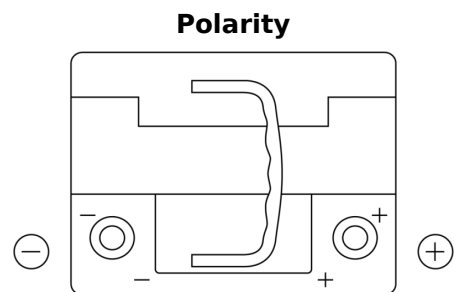

Product overview

Batteries for Cars

Powerline SA530

Part number	SA530
Technology	Flooded
EAN/GTIN	3661024064200
Voltage	12 V
Capacity	53.0 Ah
CCA	540 A
Length	207 mm
Width	175 mm
Height	190 mm
Box size	L01
Polarity	ETN 0
Terminal Type	EN taper post
Hold Down	B13
Weights (subject of variation)	12.70 kg