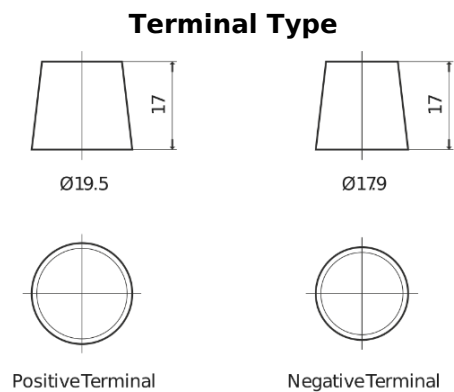

Product overview

Batteries for Cars

Powerline SA530

Part number	SA530
Technology	Flooded
EAN/GTIN	3661024064200
Voltage	12 V
Capacity	53.0 Ah
CCA	540 A
Length	207 mm
Width	175 mm
Height	190 mm
Box size	L01
Polarity	ETN 0
Terminal Type	EN taper post
Hold Down	B13
Weights (subject of variation)	12.70 kg