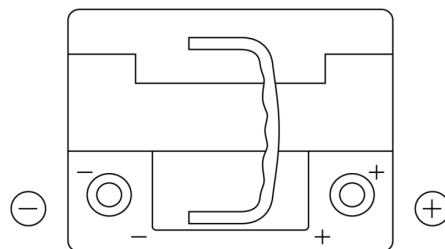

Product overview

Batteries for Cars

Powerline SA472

Part number	SA472
Technology	Flooded
EAN/GTIN	3661024064262
Voltage	12 V
Capacity	47.0 Ah
CCA	450 A
Length	207 mm
Width	175 mm
Height	175 mm
Box size	LB1
Polarity	ETN 0
Terminal Type	EN taper post
Hold Down	B13
Weights (subject of variation)	11.40 kg

Polarity

Terminal Type

Hold Down

Design, features and specifications are subject to change without notice. We disclaim any representation or warranty, express or implied, concerning the data or recommendations, and in no event shall be liable for any loss or damage claimed to have arisen as a result. Some products may not be available in your local market.