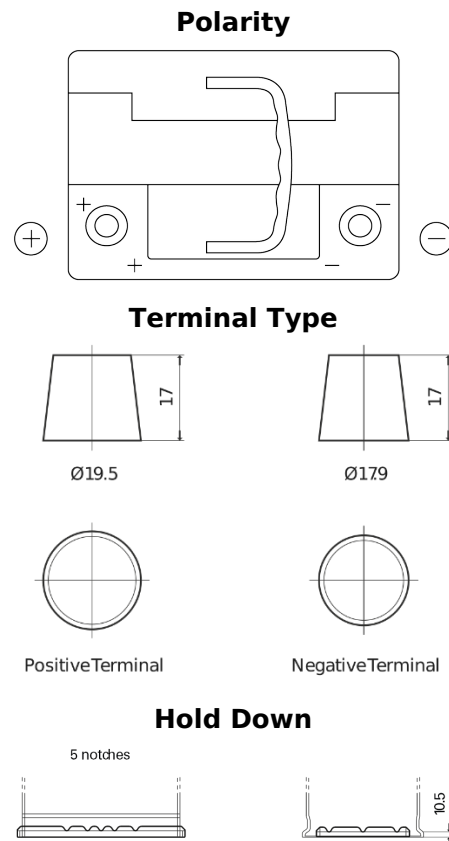

**Product overview**

Batteries for Cars

**Premium EA601**

Part number	EA601
Technology	Flooded
EAN/GTIN	3661024034234
Voltage	12 V
Capacity	60 Ah
CCA	600 A
Length	242 mm
Width	175 mm
Height	190 mm
Box size	L02
Polarity	ETN 1
Terminal Type	EN taper post
Hold Down	B13
Weights (subject of variation)	15.00 kg