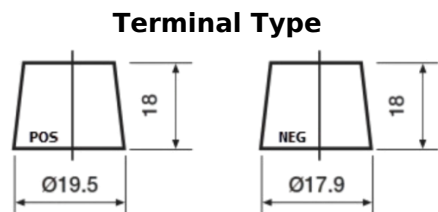

Product overview

Batteries for Cars

Powerline SA456

Part number	SA456
Technology	Flooded
EAN/GTIN	3661024064125
Voltage	12 V
Capacity	45.0 Ah
CCA	390 A
Length	237 mm
Width	127 mm
Height	227 mm
Box size	B24
Polarity	ETN 0
Terminal Type	JIS taper post
Hold Down	B1
Weights (subject of variation)	11.80 kg