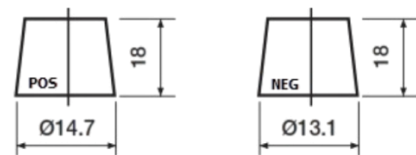

Product overview

Batteries for Cars

Powerline SA406

Part number	SA406
Technology	Flooded
EAN/GTIN	3661024066570
Voltage	12 V
Capacity	40.0 Ah
CCA	350 A
Length	187 mm
Width	127 mm
Height	220 mm
Box size	B19
Polarity	ETN 0
Terminal Type	JIS taper post
Hold Down	B1
Weights (subject of variation)	9.30 kg

Remove T1 adapter for T3

Hold Down

Design, features and specifications are subject to change without notice. We disclaim any representation or warranty, express or implied, concerning the data or recommendations, and in no event shall be liable for any loss or damage claimed to have arisen as a result. Some products may not be available in your local market.