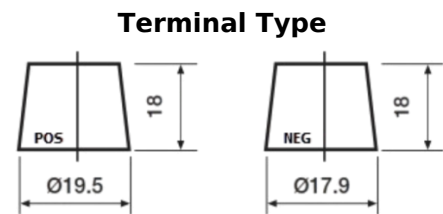

**Product overview**

Batteries for Cars

**Powerline SA406**

Part number	SA406
Technology	Flooded
EAN/GTIN	3661024066570
Voltage	12 V
Capacity	40.0 Ah
CCA	350 A
Length	187 mm
Width	127 mm
Height	220 mm
Box size	B19
Polarity	ETN 0
Terminal Type	JIS taper post
Hold Down	B1
Weights (subject of variation)	9.30 kg