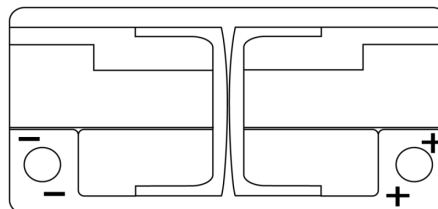

Product overview

Batteries for Cars

Powerline SA1000

Part number	SA1000
Technology	Flooded
EAN/GTIN	3661024064255
Voltage	12 V
Capacity	100.0 Ah
CCA	900 A
Length	353 mm
Width	175 mm
Height	190 mm
Box size	L05
Polarity	ETN 0
Terminal Type	EN taper post
Hold Down	B13
Weights (subject of variation)	22.60 kg

Polarity

Terminal Type

Hold Down

Design, features and specifications are subject to change without notice. We disclaim any representation or warranty, express or implied, concerning the data or recommendations, and in no event shall be liable for any loss or damage claimed to have arisen as a result. Some products may not be available in your local market.