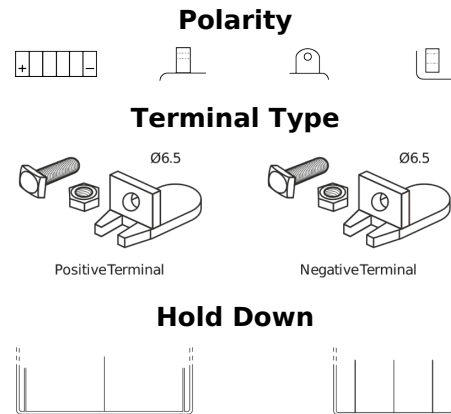

Product overview

Batteries for Motorcycles, ATVs, Snowmobiles, Garden

GEL GEL12-30

Part number	GEL12-30
Technology	GEL
EAN/GTIN	3661024034081
Voltage	12 V
Capacity	30.0 Ah
CCA	180 A
Length	197 mm
Width	132 mm
Height	186 mm
Box size	U01
Polarity	ETN 1
Terminal Type	EN full Ford lug
Hold Down	B0
Weights (subject of variation)	11.10 kg