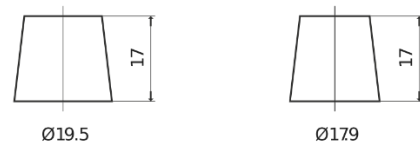

Product overview

Batteries for Cars

Formula FB621

Part number	FB621
Technology	Flooded
EAN/GTIN	3661024044547
Voltage	12 V
Capacity	62 Ah
CCA	540 A
Length	242 mm
Width	175 mm
Height	190 mm
Box size	L02
Polarity	ETN 1
Terminal Type	EN taper post
Hold Down	B13
Weights (subject of variation)	14.20 kg

Polarity

Terminal Type

Positive Terminal

Negative Terminal

Hold Down

Design, features and specifications are subject to change without notice. We disclaim any representation or warranty, express or implied, concerning the data or recommendations, and in no event shall be liable for any loss or damage claimed to have arisen as a result. Some products may not be available in your local market.