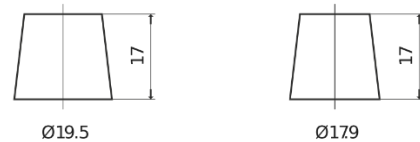

**Product overview**

Batteries for Cars

**Excell EB621**

Part number	EB621
Technology	Flooded
EAN/GTIN	3661024034548
Voltage	12 V
Capacity	62 Ah
CCA	540 A
Length	242 mm
Width	175 mm
Height	190 mm
Box size	L02
Polarity	ETN 1
Terminal Type	EN taper post
Hold Down	B13
Weights (subject of variation)	14.20 kg

**Polarity**

**Terminal Type**

Positive Terminal

Negative Terminal

**Hold Down**

Design, features and specifications are subject to change without notice. We disclaim any representation or warranty, express or implied, concerning the data or recommendations, and in no event shall be liable for any loss or damage claimed to have arisen as a result. Some products may not be available in your local market.