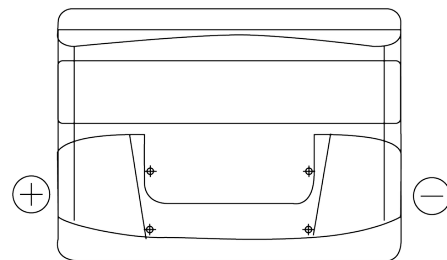

**Product overview**

Batteries for Cars

**Excell EB621**

Part number	EB621
Technology	Flooded
EAN/GTIN	3661024034548
Voltage	12 V
Capacity	62 Ah
CCA	540 A
Length	242 mm
Width	175 mm
Height	190 mm
Box size	L02
Polarity	ETN 1
Terminal Type	EN taper post
Hold Down	B13
Weights (subject of variation)	14.20 kg

**Polarity**

**Terminal Type**

Positive Terminal

Negative Terminal

**Hold Down**

Design, features and specifications are subject to change without notice. We disclaim any representation or warranty, express or implied, concerning the data or recommendations, and in no event shall be liable for any loss or damage claimed to have arisen as a result. Some products may not be available in your local market.