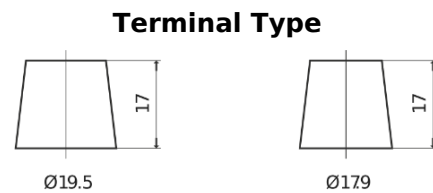

Product overview

Batteries for Trucks, Buses, Construction, Agriculture

EndurancePRO EFB FX1803

Part number	FX1803
Technology	EFB
EAN/GTIN	3661024046473
Voltage	12 V
Capacity	180.0 Ah
CCA	1000 A
Length	513 mm
Width	223 mm
Height	223 mm
Box size	D05
Polarity	ETN 3
Terminal Type	EN taper post
Hold Down	B0
Weights (subject of variation)	46.10 kg