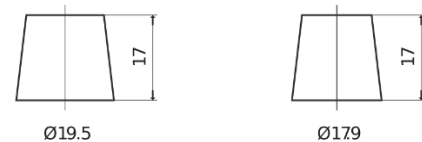

**Product overview**

Batteries for Cars

**Technica TB620**

Part number	TB620
Technology	Flooded
EAN/GTIN	3661024054539
Voltage	12 V
Capacity	62 Ah
CCA	540 A
Length	242 mm
Width	175 mm
Height	190 mm
Box size	L02
Polarity	ETN 0
Terminal Type	EN taper post
Hold Down	B13
Weights (subject of variation)	14.20 kg

**Polarity**

**Terminal Type**

Positive Terminal

Negative Terminal

**Hold Down**

Design, features and specifications are subject to change without notice. We disclaim any representation or warranty, express or implied, concerning the data or recommendations, and in no event shall be liable for any loss or damage claimed to have arisen as a result. Some products may not be available in your local market.