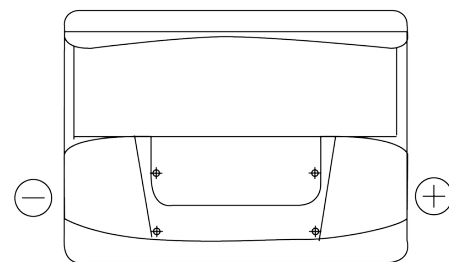

**Product overview**

Batteries for Cars

**Technica TB620**

Part number	TB620
Technology	Flooded
EAN/GTIN	3661024054539
Voltage	12 V
Capacity	62 Ah
CCA	540 A
Length	242 mm
Width	175 mm
Height	190 mm
Box size	L02
Polarity	ETN 0
Terminal Type	EN taper post
Hold Down	B13
Weights (subject of variation)	14.20 kg

**Polarity**

**Terminal Type**

Positive Terminal

Negative Terminal

**Hold Down**

Design, features and specifications are subject to change without notice. We disclaim any representation or warranty, express or implied, concerning the data or recommendations, and in no event shall be liable for any loss or damage claimed to have arisen as a result. Some products may not be available in your local market.