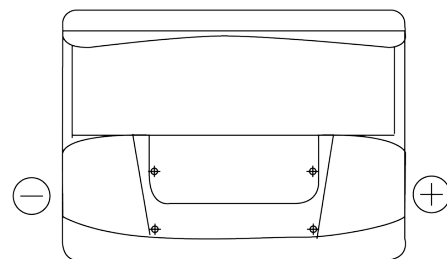

**Product overview**

Batteries for Marine and Leisure

**Start EN600**

Part number	EN600
Technology	Flooded
EAN/GTIN	3661024036092
Voltage	12 V
Capacity	62 Ah
CCA	540 A
MCA	600
Length	242 mm
Width	175 mm
Height	190 mm
Box size	L02
Polarity	ETN 0
Terminal Type	EN taper post
Hold Down	B13
Weights (subject of variation)	14.20 kg

**Polarity**

**Terminal Type**

Positive Terminal

Negative Terminal

**Hold Down**

Design, features and specifications are subject to change without notice. We disclaim any representation or warranty, express or implied, concerning the data or recommendations, and in no event shall be liable for any loss or damage claimed to have arisen as a result. Some products may not be available in your local market.