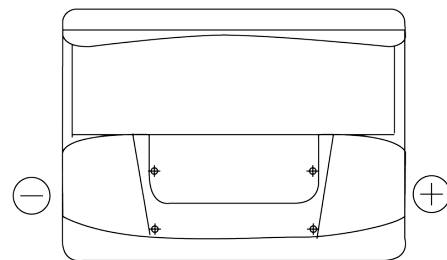

Product overview

Batteries for Marine and Leisure

Start EN600

Part number	EN600
Technology	Flooded
EAN/GTIN	3661024036092
Voltage	12 V
Capacity	62 Ah
CCA	540 A
MCA	600
Length	242 mm
Width	175 mm
Height	190 mm
Box size	L02
Polarity	ETN 0
Terminal Type	EN taper post
Hold Down	B13
Weights (subject of variation)	14.20 kg

Polarity

Terminal Type

Positive Terminal

Negative Terminal

Hold Down

Design, features and specifications are subject to change without notice. We disclaim any representation or warranty, express or implied, concerning the data or recommendations, and in no event shall be liable for any loss or damage claimed to have arisen as a result. Some products may not be available in your local market.