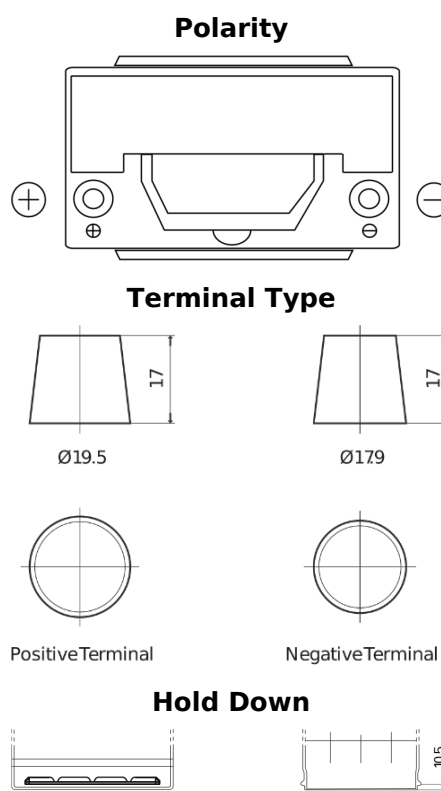

**Product overview**

Batteries for Cars

**Futura CA955**

Part number	CA955
Technology	Flooded
EAN/GTIN	3661024016537
Voltage	12 V
Capacity	95.0 Ah
CCA	800 A
Length	306 mm
Width	173 mm
Height	222 mm
Box size	D31
Polarity	ETN 1
Terminal Type	EN taper post
Hold Down	Korean B1
Weights (subject of variation)	21.40 kg