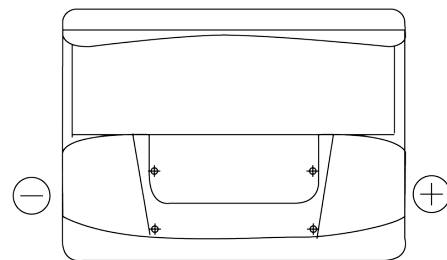

Product overview

Batteries for Cars

Standard CC550

Part number	CC550
Technology	Flooded
EAN/GTIN	3661024014809
Voltage	12 V
Capacity	55 Ah
CCA	460 A
Length	242 mm
Width	175 mm
Height	190 mm
Box size	L02
Polarity	ETN 0
Terminal Type	EN taper post
Hold Down	B13
Weights (subject of variation)	13.50 kg

Polarity

Terminal Type

Positive Terminal

Negative Terminal

Hold Down

Design, features and specifications are subject to change without notice. We disclaim any representation or warranty, express or implied, concerning the data or recommendations, and in no event shall be liable for any loss or damage claimed to have arisen as a result. Some products may not be available in your local market.