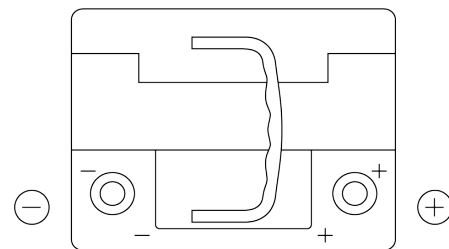

Product overview

Batteries for Cars

Premium EA530

Part number	EA530
Technology	Flooded
EAN/GTIN	3661024034203
Voltage	12 V
Capacity	53 Ah
CCA	540 A
Length	207 mm
Width	175 mm
Height	190 mm
Box size	L01
Polarity	ETN 0
Terminal Type	EN taper post
Hold Down	B13
Weights (subject of variation)	12.70 kg

Polarity

Terminal Type

Positive Terminal Negative Terminal

Hold Down

Design, features and specifications are subject to change without notice. We disclaim any representation or warranty, express or implied, concerning the data or recommendations, and in no event shall be liable for any loss or damage claimed to have arisen as a result. Some products may not be available in your local market.