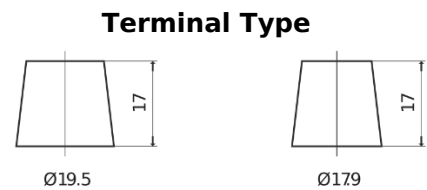

**Product overview**

Batteries for Cars

**Futura CA954**

Part number	CA954
Technology	Flooded
EAN/GTIN	3661024016520
Voltage	12 V
Capacity	95.0 Ah
CCA	800 A
Length	306 mm
Width	173 mm
Height	222 mm
Box size	D31
Polarity	ETN 0
Terminal Type	EN taper post
Hold Down	Korean B1
Weights (subject of variation)	21.40 kg