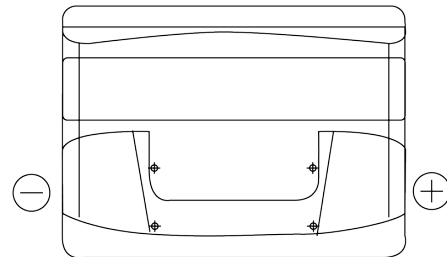

**Product overview**

Batteries for Cars

**Technica TB500**

Part number	TB500
Technology	Flooded
EAN/GTIN	3661024054515
Voltage	12 V
Capacity	50 Ah
CCA	450 A
Length	207 mm
Width	175 mm
Height	190 mm
Box size	L01
Polarity	ETN 0
Terminal Type	EN taper post
Hold Down	B13
Weights (subject of variation)	12.10 kg

**Polarity**

**Terminal Type**

Positive Terminal

Negative Terminal

**Hold Down**

Design, features and specifications are subject to change without notice. We disclaim any representation or warranty, express or implied, concerning the data or recommendations, and in no event shall be liable for any loss or damage claimed to have arisen as a result. Some products may not be available in your local market.