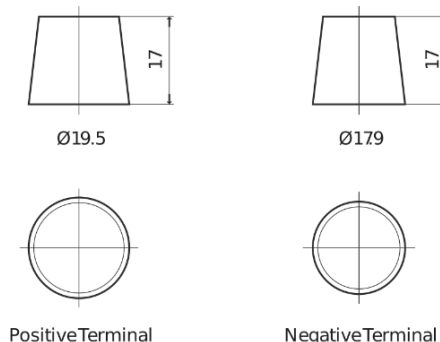

Terminal Type

Hold Down

Design, features and specifications are subject to change without notice. We disclaim any representation or warranty, express or implied, concerning the data or recommendations, and in no event shall be liable for any loss or damage claimed to have arisen as a result. Some products may not be available in your local market.