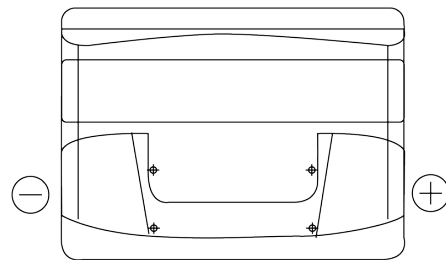

Product overview

Batteries for Cars

Formula FB500

Part number	FB500
Technology	Flooded
EAN/GTIN	3661024044516
Voltage	12 V
Capacity	50 Ah
CCA	450 A
Length	207 mm
Width	175 mm
Height	190 mm
Box size	L01
Polarity	ETN 0
Terminal Type	EN taper post
Hold Down	B13
Weights (subject of variation)	12.10 kg

Polarity

Terminal Type

Positive Terminal

Negative Terminal

Hold Down

Design, features and specifications are subject to change without notice. We disclaim any representation or warranty, express or implied, concerning the data or recommendations, and in no event shall be liable for any loss or damage claimed to have arisen as a result. Some products may not be available in your local market.