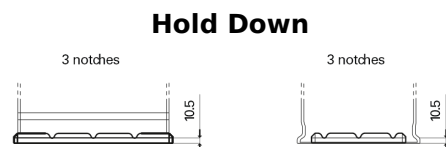

Product overview

Batteries for Trucks, Buses, Construction, Agriculture

PowerPRO Agri&Construction FJ1355

Part number	FJ1355
Technology	Flooded
EAN/GTIN	3661024046640
Voltage	12 V
Capacity	135.0 Ah
CCA	1000 A
Length	514 mm
Width	175 mm
Height	210 mm
Box size	DB8
Polarity	ETN 3
Terminal Type	EN taper post
Hold Down	B3
Weights (subject of variation)	36.00 kg