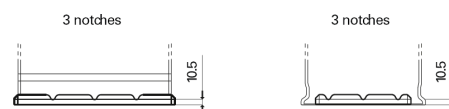

**Product overview**

Batteries for Trucks, Buses, Construction, Agriculture

**PowerPRO Agri&Construction FJ1355**

Part number	FJ1355
Technology	Flooded
EAN/GTIN	3661024046640
Voltage	12 V
Capacity	135.0 Ah
CCA	1000 A
Length	514 mm
Width	175 mm
Height	210 mm
Box size	DB8
Polarity	ETN 3
Terminal Type	EN taper post
Hold Down	B3
Weights (subject of variation)	36.00 kg

**Polarity**

**Terminal Type**

**Hold Down**

Design, features and specifications are subject to change without notice. We disclaim any representation or warranty, express or implied, concerning the data or recommendations, and in no event shall be liable for any loss or damage claimed to have arisen as a result. Some products may not be available in your local market.