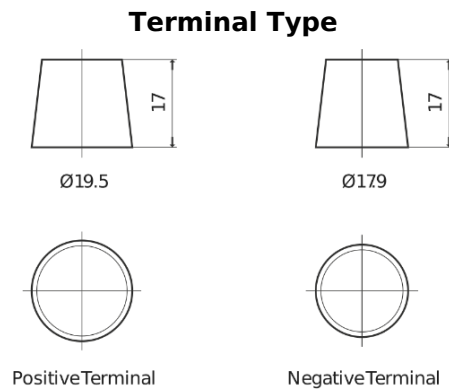

Product overview

Batteries for Trucks, Buses, Construction, Agriculture

StartPRO FG2254

Part number	FG2254
Technology	Flooded
EAN/GTIN	3661024047258
Voltage	12 V
Capacity	225.0 Ah
CCA	1200 A
Length	518 mm
Width	274 mm
Height	240 mm
Box size	D06
Polarity	ETN 4
Terminal Type	EN taper post
Hold Down	B0
Weights (subject of variation)	54.90 kg