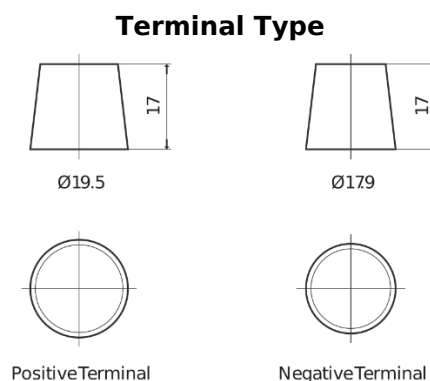

Product overview

Batteries for Trucks, Buses, Construction, Agriculture

StartPRO FG2254

Part number	FG2254
Technology	Flooded
EAN/GTIN	3661024047258
Voltage	12 V
Capacity	225.0 Ah
CCA	1200 A
Length	518 mm
Width	274 mm
Height	240 mm
Box size	D06
Polarity	ETN 4
Terminal Type	EN taper post
Hold Down	B0
Weights (subject of variation)	54.90 kg