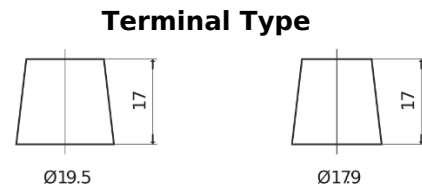

**Product overview**

Batteries for Trucks, Buses, Construction, Agriculture

**StartPRO FG2253**

Part number	FG2253
Technology	Flooded
EAN/GTIN	3661024047241
Voltage	12 V
Capacity	225.0 Ah
CCA	1200 A
Length	518 mm
Width	274 mm
Height	240 mm
Box size	D06
Polarity	ETN 3
Terminal Type	EN taper post
Hold Down	B0
Weights (subject of variation)	54.90 kg