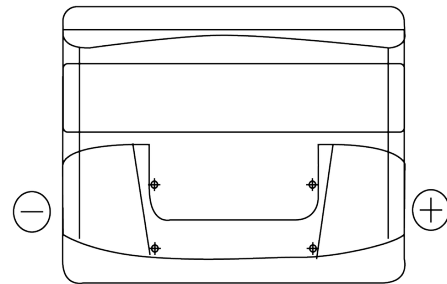

Product overview

Batteries for Cars

Standard TC440

Part number	TC440
Technology	Flooded
EAN/GTIN	3661024054782
Voltage	12 V
Capacity	44 Ah
CCA	360 A
Length	207 mm
Width	175 mm
Height	190 mm
Box size	L01
Polarity	ETN 0
Terminal Type	EN taper post
Hold Down	B13
Weights (subject of variation)	11.10 kg

Polarity

Terminal Type

Positive Terminal

Negative Terminal

Hold Down

Design, features and specifications are subject to change without notice. We disclaim any representation or warranty, express or implied, concerning the data or recommendations, and in no event shall be liable for any loss or damage claimed to have arisen as a result. Some products may not be available in your local market.