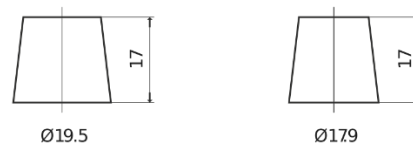

**Product overview**

Batteries for Cars

**Futura CA852**

Part number	CA852
Technology	Flooded
EAN/GTIN	3661024014298
Voltage	12 V
Capacity	85.0 Ah
CCA	800 A
Length	315 mm
Width	175 mm
Height	175 mm
Box size	LB4
Polarity	ETN 0
Terminal Type	EN taper post
Hold Down	B13
Weights (subject of variation)	18.60 kg

**Polarity**

**Terminal Type**

Positive Terminal

Negative Terminal

**Hold Down**

Design, features and specifications are subject to change without notice. We disclaim any representation or warranty, express or implied, concerning the data or recommendations, and in no event shall be liable for any loss or damage claimed to have arisen as a result. Some products may not be available in your local market.