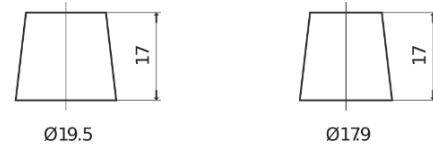

**Product overview**

Batteries for Cars

**Futura CA852**

Part number	CA852
Technology	Flooded
EAN/GTIN	3661024014298
Voltage	12 V
Capacity	85.0 Ah
CCA	800 A
Length	315 mm
Width	175 mm
Height	175 mm
Box size	LB4
Polarity	ETN 0
Terminal Type	EN taper post
Hold Down	B13
Weights (subject of variation)	18.60 kg

**Polarity**

**Terminal Type**

Positive Terminal

Negative Terminal

**Hold Down**

Design, features and specifications are subject to change without notice. We disclaim any representation or warranty, express or implied, concerning the data or recommendations, and in no event shall be liable for any loss or damage claimed to have arisen as a result. Some products may not be available in your local market.