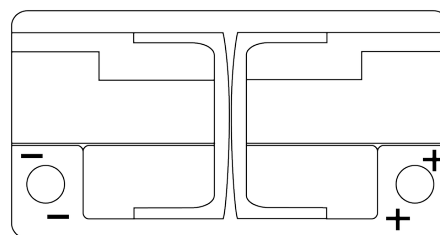

**Product overview**

Batteries for Cars

**Futura CA852**

Part number	CA852
Technology	Flooded
EAN/GTIN	3661024014298
Voltage	12 V
Capacity	85.0 Ah
CCA	800 A
Length	315 mm
Width	175 mm
Height	175 mm
Box size	LB4
Polarity	ETN 0
Terminal Type	EN taper post
Hold Down	B13
Weights (subject of variation)	18.60 kg

**Polarity**

**Terminal Type**

Positive Terminal

Negative Terminal

**Hold Down**

Design, features and specifications are subject to change without notice. We disclaim any representation or warranty, express or implied, concerning the data or recommendations, and in no event shall be liable for any loss or damage claimed to have arisen as a result. Some products may not be available in your local market.