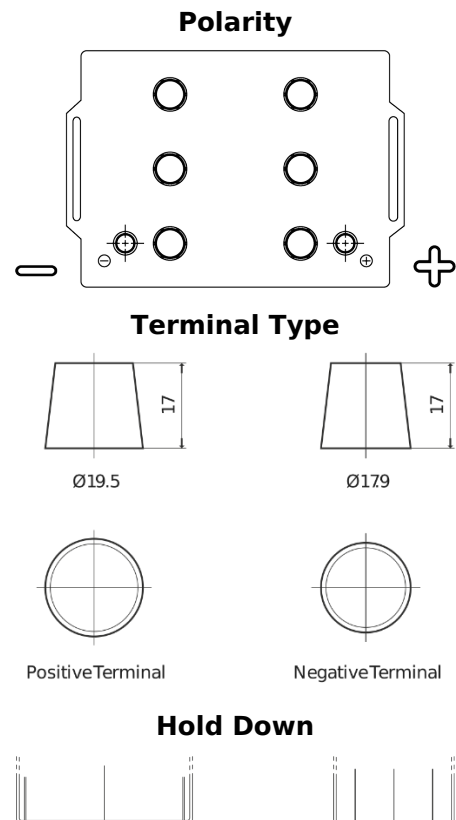

**Product overview**

Batteries for Trucks, Buses, Construction, Agriculture

**StartPRO FG145A**

Part number	FG145A
Technology	Flooded
EAN/GTIN	3661024045551
Voltage	12 V
Capacity	145.0 Ah
CCA	1000 A
Length	360 mm
Width	253 mm
Height	240 mm
Box size	F21
Polarity	ETN 6
Terminal Type	EN taper post
Hold Down	B0
Weights (subject of variation)	38.10 kg