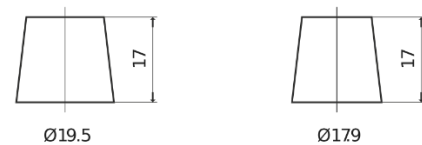

Product overview

Batteries for Cars

Standard CC440

Part number	CC440
Technology	Flooded
EAN/GTIN	3661024014786
Voltage	12 V
Capacity	44 Ah
CCA	360 A
Length	207 mm
Width	175 mm
Height	190 mm
Box size	L01
Polarity	ETN 0
Terminal Type	EN taper post
Hold Down	B13
Weights (subject of variation)	11.10 kg

Polarity

Terminal Type

Positive Terminal

Negative Terminal

Hold Down

Design, features and specifications are subject to change without notice. We disclaim any representation or warranty, express or implied, concerning the data or recommendations, and in no event shall be liable for any loss or damage claimed to have arisen as a result. Some products may not be available in your local market.