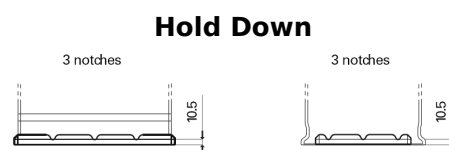

**Product overview**

Batteries for Trucks, Buses, Construction, Agriculture

**StartPRO FG1406**

|                                |               |
|--------------------------------|---------------|
| Part number                    | FG1406        |
| Technology                     | Flooded       |
| EAN/GTIN                       | 3661024045490 |
| Voltage                        | 12 V          |
| Capacity                       | 140.0 Ah      |
| CCA                            | 800 A         |
| Length                         | 510 mm        |
| Width                          | 175 mm        |
| Height                         | 225 mm        |
| Box size                       | D08           |
| Polarity                       | ETN 4         |
| Terminal Type                  | EN taper post |
| Hold Down                      | B3            |
| Weights (subject of variation) | 33.50 kg      |