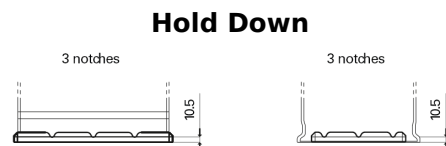

Product overview

Batteries for Trucks, Buses, Construction, Agriculture

StartPRO FG1406

Part number	FG1406
Technology	Flooded
EAN/GTIN	3661024045490
Voltage	12 V
Capacity	140.0 Ah
CCA	800 A
Length	510 mm
Width	175 mm
Height	225 mm
Box size	D08
Polarity	ETN 4
Terminal Type	EN taper post
Hold Down	B3
Weights (subject of variation)	33.50 kg