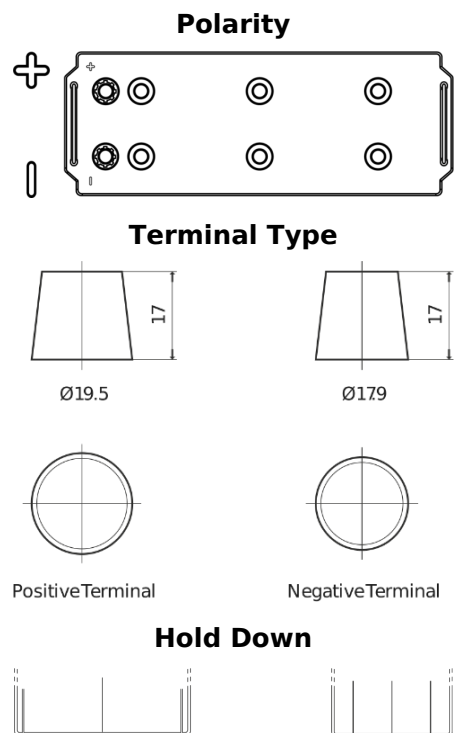

**Product overview**

Batteries for Trucks, Buses, Construction, Agriculture

**StartPRO FG1403**

|                                |               |
|--------------------------------|---------------|
| Part number                    | FG1403        |
| Technology                     | Flooded       |
| EAN/GTIN                       | 3661024045421 |
| Voltage                        | 12 V          |
| Capacity                       | 140.0 Ah      |
| CCA                            | 800 A         |
| Length                         | 513 mm        |
| Width                          | 189 mm        |
| Height                         | 223 mm        |
| Box size                       | D04           |
| Polarity                       | ETN 3         |
| Terminal Type                  | EN taper post |
| Hold Down                      | B0            |
| Weights (subject of variation) | 34.10 kg      |