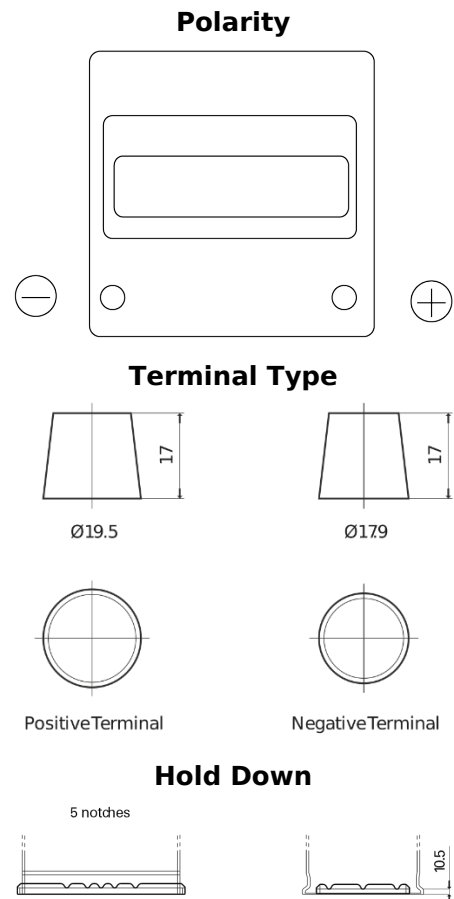

**Product overview**

Batteries for Cars

**Technica TB440**

Part number	TB440
Technology	Flooded
EAN/GTIN	3661024054508
Voltage	12 V
Capacity	44 Ah
CCA	400 A
Length	175 mm
Width	175 mm
Height	190 mm
Box size	L00
Polarity	ETN 0
Terminal Type	EN taper post
Hold Down	B13
Weights (subject of variation)	10.70 kg