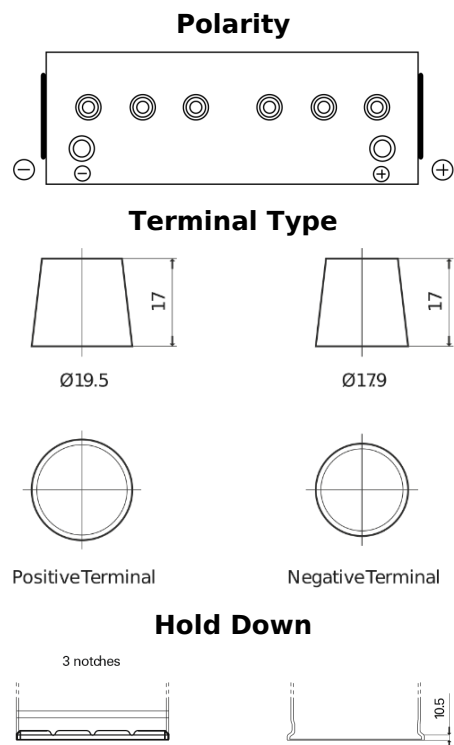

**Product overview**

Batteries for Trucks, Buses, Construction, Agriculture

**StartPRO FG1402**

Part number	FG1402
Technology	Flooded
EAN/GTIN	3661024045346
Voltage	12 V
Capacity	140.0 Ah
CCA	900 A
Length	508 mm
Width	175 mm
Height	205 mm
Box size	ATM
Polarity	ETN 0
Terminal Type	EN taper post
Hold Down	B1
Weights (subject of variation)	33.80 kg