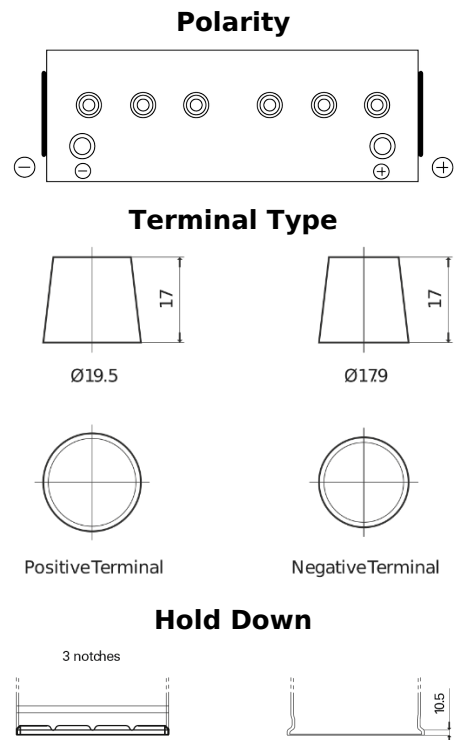

**Product overview**

Batteries for Trucks, Buses, Construction, Agriculture

**StartPRO FG1402**

Part number	FG1402
Technology	Flooded
EAN/GTIN	3661024045346
Voltage	12 V
Capacity	140.0 Ah
CCA	900 A
Length	508 mm
Width	175 mm
Height	205 mm
Box size	ATM
Polarity	ETN 0
Terminal Type	EN taper post
Hold Down	B1
Weights (subject of variation)	33.80 kg