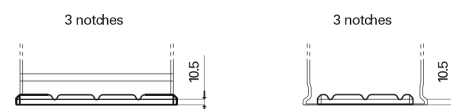

**Product overview**

Batteries for Trucks, Buses, Construction, Agriculture

**StartPRO FG1355**

Part number	FG1355
Technology	Flooded
EAN/GTIN	3661024045520
Voltage	12 V
Capacity	135.0 Ah
CCA	1000 A
Length	514 mm
Width	175 mm
Height	210 mm
Box size	DB8
Polarity	ETN 3
Terminal Type	EN taper post
Hold Down	B3
Weights (subject of variation)	36.00 kg

**Polarity**

**Terminal Type**

Positive Terminal

Negative Terminal

**Hold Down**

Design, features and specifications are subject to change without notice. We disclaim any representation or warranty, express or implied, concerning the data or recommendations, and in no event shall be liable for any loss or damage claimed to have arisen as a result. Some products may not be available in your local market.