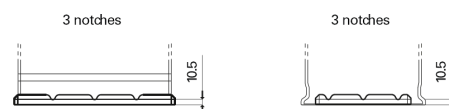

Product overview

Batteries for Trucks, Buses, Construction, Agriculture

StartPRO FG1355

Part number	FG1355
Technology	Flooded
EAN/GTIN	3661024045520
Voltage	12 V
Capacity	135.0 Ah
CCA	1000 A
Length	514 mm
Width	175 mm
Height	210 mm
Box size	DB8
Polarity	ETN 3
Terminal Type	EN taper post
Hold Down	B3
Weights (subject of variation)	36.00 kg

Polarity

Terminal Type

Hold Down

Design, features and specifications are subject to change without notice. We disclaim any representation or warranty, express or implied, concerning the data or recommendations, and in no event shall be liable for any loss or damage claimed to have arisen as a result. Some products may not be available in your local market.