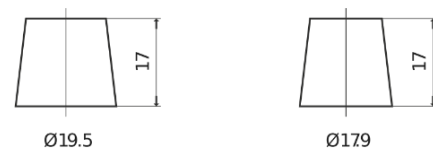

**Product overview**

Batteries for Trucks, Buses, Construction, Agriculture

**StartPRO FG1355**

Part number	FG1355
Technology	Flooded
EAN/GTIN	3661024045520
Voltage	12 V
Capacity	135.0 Ah
CCA	1000 A
Length	514 mm
Width	175 mm
Height	210 mm
Box size	DB8
Polarity	ETN 3
Terminal Type	EN taper post
Hold Down	B3
Weights (subject of variation)	36.00 kg

**Polarity**

**Terminal Type**

Positive Terminal

Negative Terminal

**Hold Down**

Design, features and specifications are subject to change without notice. We disclaim any representation or warranty, express or implied, concerning the data or recommendations, and in no event shall be liable for any loss or damage claimed to have arisen as a result. Some products may not be available in your local market.