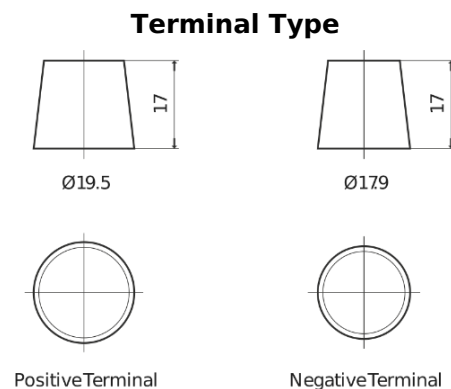

**Product overview**

Batteries for Trucks, Buses, Construction, Agriculture

**StartPRO FG1353**

Part number	FG1353
Technology	Flooded
EAN/GTIN	3661024045544
Voltage	12 V
Capacity	135.0 Ah
CCA	1000 A
Length	514 mm
Width	218 mm
Height	210 mm
Box size	DB9
Polarity	ETN 3
Terminal Type	EN taper post
Hold Down	B0
Weights (subject of variation)	39.80 kg