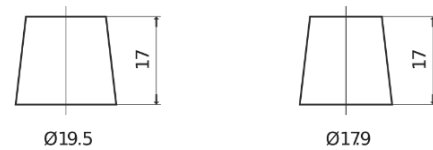

Terminal Type