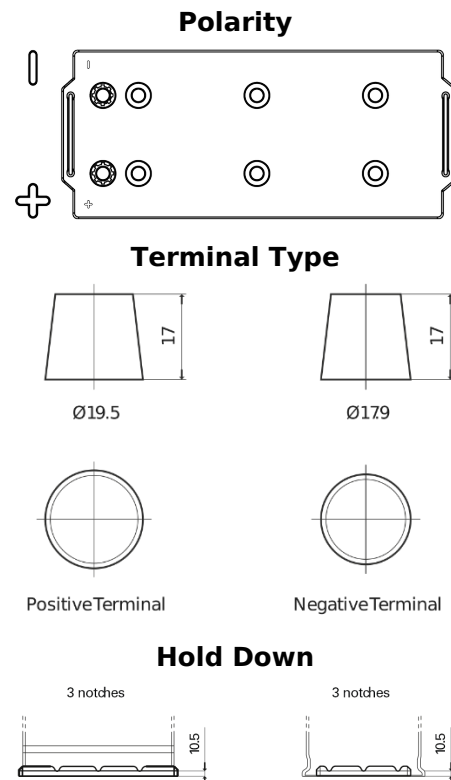

Product overview

Batteries for Trucks, Buses, Construction, Agriculture

StartPRO FG1206

Part number	FG1206
Technology	Flooded
EAN/GTIN	3661024046565
Voltage	12 V
Capacity	120.0 Ah
CCA	680 A
Length	510 mm
Width	175 mm
Height	225 mm
Box size	D08
Polarity	ETN 4
Terminal Type	EN taper post
Hold Down	B3
Weights (subject of variation)	31.80 kg