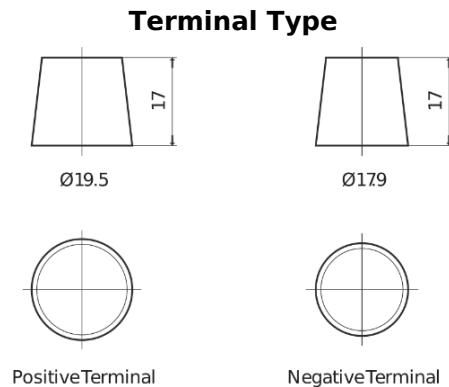

**Product overview**

Batteries for Trucks, Buses, Construction, Agriculture

**StartPRO FG1206**

Part number	FG1206
Technology	Flooded
EAN/GTIN	3661024046565
Voltage	12 V
Capacity	120.0 Ah
CCA	680 A
Length	510 mm
Width	175 mm
Height	225 mm
Box size	D08
Polarity	ETN 4
Terminal Type	EN taper post
Hold Down	B3
Weights (subject of variation)	31.80 kg