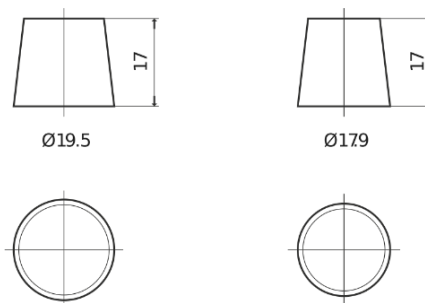

Product overview

Batteries for Cars

Futura CA770

Part number	CA770
Technology	Flooded
EAN/GTIN	3661024014243
Voltage	12 V
Capacity	77.0 Ah
CCA	760 A
Length	278 mm
Width	175 mm
Height	190 mm
Box size	L03
Polarity	ETN 0
Terminal Type	EN taper post
Hold Down	B13
Weights (subject of variation)	17.50 kg

Polarity

Terminal Type

Positive Terminal

Negative Terminal

Hold Down

Design, features and specifications are subject to change without notice. We disclaim any representation or warranty, express or implied, concerning the data or recommendations, and in no event shall be liable for any loss or damage claimed to have arisen as a result. Some products may not be available in your local market.