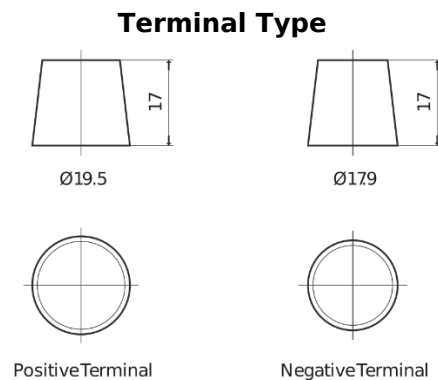

Product overview

Batteries for Marine and Leisure

Vintage EU77-6

Part number	EU77-6
Technology	Flooded
EAN/GTIN	3661024036177
Voltage	6 V
Capacity	77 Ah
CCA	650 A
Length	215 mm
Width	169 mm
Height	184 mm
Box size	H02
Polarity	ETN 0
Terminal Type	EN taper post
Hold Down	B6
Weights (subject of variation)	11.10 kg