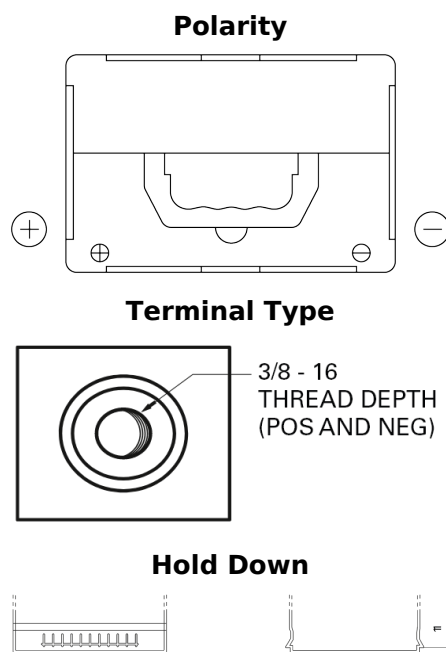

**Product overview**

Batteries for Cars

**Technica TB558**

Part number	TB558
Technology	Flooded
EAN/GTIN	3661024057158
Voltage	12 V
Capacity	55 Ah
CCA	620 A
Length	230 mm
Width	180 mm
Height	186 mm
Box size	G75
Polarity	ETN 1
Terminal Type	SAE S 3/8" side Terminal
Hold Down	B7
Weights (subject of variation)	14.20 kg