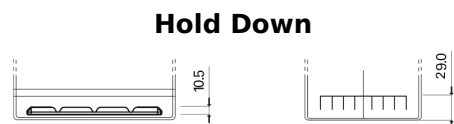

**Product overview**

Batteries for Cars

**Futura CA755**

Part number	CA755
Technology	Flooded
EAN/GTIN	3661024016513
Voltage	12 V
Capacity	75.0 Ah
CCA	630 A
Length	270 mm
Width	173 mm
Height	222 mm
Box size	D26
Polarity	ETN 1
Terminal Type	EN taper post
Hold Down	Korean B1+B6
Weights (subject of variation)	17.40 kg