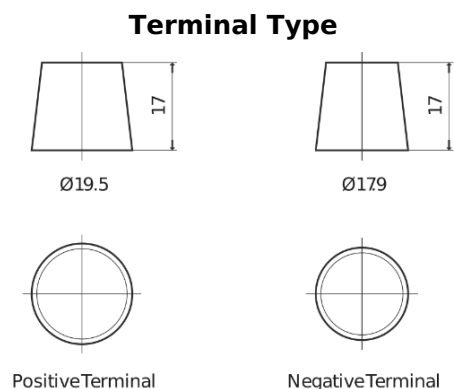

**Product overview**

Batteries for Cars

**Futura CA755**

Part number	CA755
Technology	Flooded
EAN/GTIN	3661024016513
Voltage	12 V
Capacity	75.0 Ah
CCA	630 A
Length	270 mm
Width	173 mm
Height	222 mm
Box size	D26
Polarity	ETN 1
Terminal Type	EN taper post
Hold Down	Korean B1+B6
Weights (subject of variation)	17.40 kg