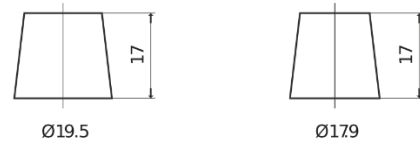

**Product overview**

Batteries for Cars

**Futura CA755**

Part number	CA755
Technology	Flooded
EAN/GTIN	3661024016513
Voltage	12 V
Capacity	75.0 Ah
CCA	630 A
Length	270 mm
Width	173 mm
Height	222 mm
Box size	D26
Polarity	ETN 1
Terminal Type	EN taper post
Hold Down	Korean B1+B6
Weights (subject of variation)	17.40 kg

**Polarity**

**Terminal Type**

Positive Terminal

Negative Terminal

**Hold Down**

Design, features and specifications are subject to change without notice. We disclaim any representation or warranty, express or implied, concerning the data or recommendations, and in no event shall be liable for any loss or damage claimed to have arisen as a result. Some products may not be available in your local market.