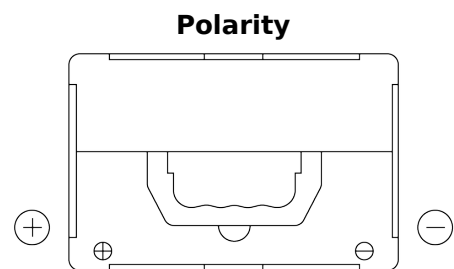

Product overview

Batteries for Cars

Formula FB558

Part number	FB558
Technology	Flooded
EAN/GTIN	3661024046985
Voltage	12 V
Capacity	55 Ah
CCA	620 A
Length	230 mm
Width	180 mm
Height	186 mm
Box size	G75
Polarity	ETN 1
Terminal Type	SAE S 3/8" side Terminal
Hold Down	B7
Weights (subject of variation)	14.20 kg