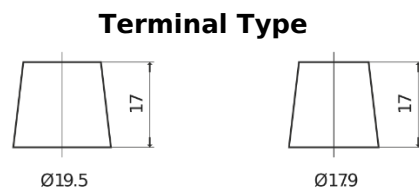

Product overview

Batteries for Trucks, Buses, Construction, Agriculture

StrongPRO EFB+ FE1403

Part number	FE1403
Technology	EFB
EAN/GTIN	3661024045247
Voltage	12 V
Capacity	140.0 Ah
CCA	800 A
Length	513 mm
Width	189 mm
Height	223 mm
Box size	D04
Polarity	ETN 3
Terminal Type	EN taper post
Hold Down	B0
Weights (subject of variation)	38.20 kg