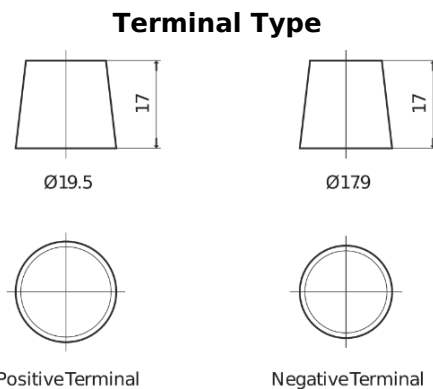

**Product overview**

Batteries for Trucks, Buses, Construction, Agriculture

**Endurance+PRO Gel FD2103T**

Part number	FD2103T
Technology	GEL
EAN/GTIN	3661024047265
Voltage	12 V
Capacity	210.0 Ah
CCA	800 A
Length	518 mm
Width	274 mm
Height	240 mm
Box size	D06
Polarity	ETN 3
Terminal Type	EN taper post
Hold Down	B0
Weights (subject of variation)	66.00 kg