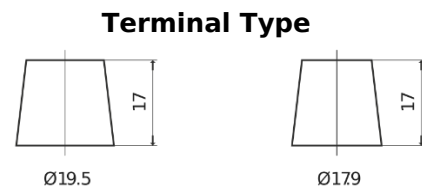

**Product overview**

Batteries for Trucks, Buses, Construction, Agriculture

**Endurance+PRO Gel FD2103**

Part number	FD2103
Technology	GEL
EAN/GTIN	3661024046961
Voltage	12 V
Capacity	210.0 Ah
CCA	1030 A
Length	518 mm
Width	274 mm
Height	240 mm
Box size	D06
Polarity	ETN 3
Terminal Type	EN taper post
Hold Down	B0
Weights (subject of variation)	63.50 kg