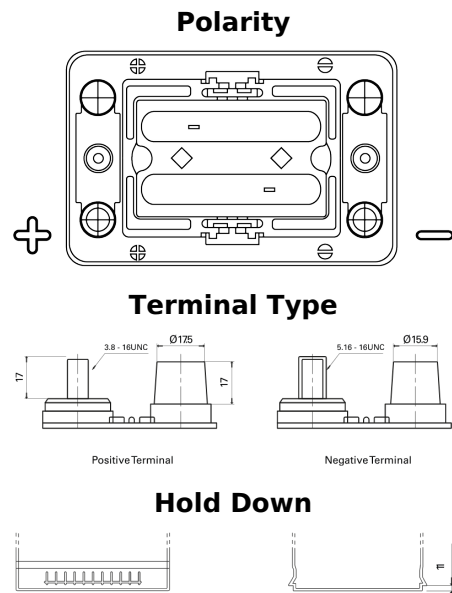

Product overview

Batteries for Trucks, Buses, Construction, Agriculture

PowerPRO Agri&Construction TJ050C

Part number	TJ050C
Technology	AGM
EAN/GTIN	3661024056793
Voltage	12 V
Capacity	50 Ah
CCA	800 A
Length	260 mm
Width	173 mm
Height	206 mm
Box size	G34
Polarity	ETN 1
Terminal Type	SAE M 3/8" - 5/16" taper&stud
Hold Down	B7
Weights (subject of variation)	17.90 kg