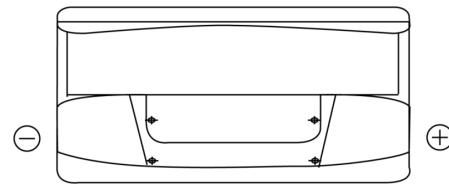

**Product overview**

Batteries for Cars

**Standard FC900**

Part number	FC900
Technology	Flooded
EAN/GTIN	3661024044837
Voltage	12 V
Capacity	90.0 Ah
CCA	720 A
Length	353 mm
Width	175 mm
Height	190 mm
Box size	L05
Polarity	ETN 0
Terminal Type	EN taper post
Hold Down	B13
Weights (subject of variation)	20.50 kg

**Polarity**

**Terminal Type**

Positive Terminal

Negative Terminal

**Hold Down**

Design, features and specifications are subject to change without notice. We disclaim any representation or warranty, express or implied, concerning the data or recommendations, and in no event shall be liable for any loss or damage claimed to have arisen as a result. Some products may not be available in your local market.