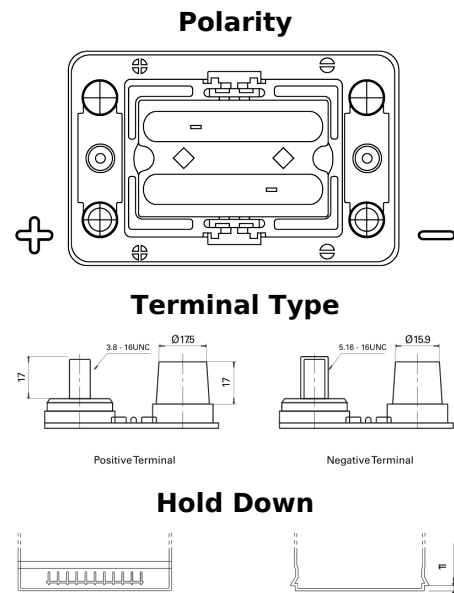

**Product overview**

Batteries for Trucks, Buses, Construction, Agriculture

**PowerPRO Agri&Construction TJ050C**

Part number	TJ050C
Technology	AGM
EAN/GTIN	3661024056793
Voltage	12 V
Capacity	50 Ah
CCA	800 A
Length	260 mm
Width	173 mm
Height	206 mm
Box size	G34
Polarity	ETN 1
Terminal Type	SAE M 3/8" - 5/16" taper&stud
Hold Down	B7
Weights (subject of variation)	17.90 kg