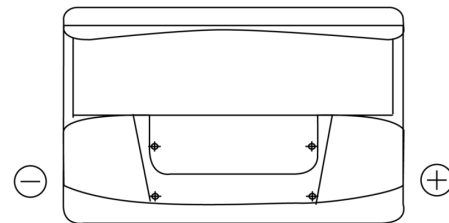

Product overview

Batteries for Cars

Standard FC700

Part number	FC700
Technology	Flooded
EAN/GTIN	3661024044820
Voltage	12 V
Capacity	70.0 Ah
CCA	640 A
Length	278 mm
Width	175 mm
Height	190 mm
Box size	L03
Polarity	ETN 0
Terminal Type	EN taper post
Hold Down	B13
Weights (subject of variation)	16.00 kg

Polarity

Terminal Type

Positive Terminal

Negative Terminal

Hold Down

Design, features and specifications are subject to change without notice. We disclaim any representation or warranty, express or implied, concerning the data or recommendations, and in no event shall be liable for any loss or damage claimed to have arisen as a result. Some products may not be available in your local market.