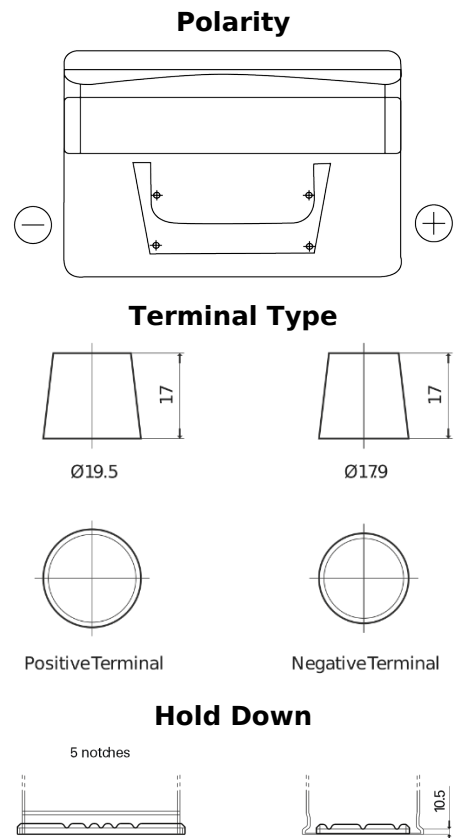

Product overview

Batteries for Cars

Standard FC652

Part number	FC652
Technology	Flooded
EAN/GTIN	3661024044868
Voltage	12 V
Capacity	65.0 Ah
CCA	540 A
Length	278 mm
Width	175 mm
Height	175 mm
Box size	LB3
Polarity	ETN 0
Terminal Type	EN taper post
Hold Down	B13
Weights (subject of variation)	14.50 kg