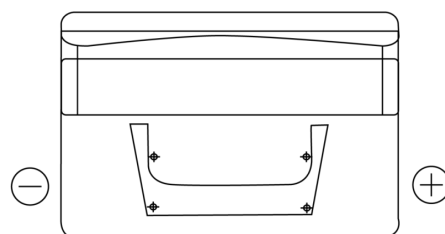

Product overview

Batteries for Cars

Standard FC652

Part number	FC652
Technology	Flooded
EAN/GTIN	3661024044868
Voltage	12 V
Capacity	65.0 Ah
CCA	540 A
Length	278 mm
Width	175 mm
Height	175 mm
Box size	LB3
Polarity	ETN 0
Terminal Type	EN taper post
Hold Down	B13
Weights (subject of variation)	14.50 kg

Polarity

Terminal Type

Positive Terminal

Negative Terminal

Hold Down

Design, features and specifications are subject to change without notice. We disclaim any representation or warranty, express or implied, concerning the data or recommendations, and in no event shall be liable for any loss or damage claimed to have arisen as a result. Some products may not be available in your local market.