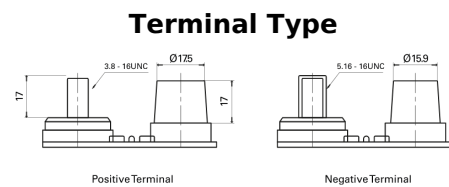

**Product overview**

Batteries for Marine and Leisure

**Start AGM EM1000**

Part number	EM1000
Technology	AGM
EAN/GTIN	3661024036023
Voltage	12 V
Capacity	50 Ah
CCA	800 A
MCA	1000
Length	260 mm
Width	173 mm
Height	206 mm
Box size	G34
Polarity	ETN 1
Terminal Type	SAE M 3/8"- 5/16" taper&stud
Hold Down	B7
Weights (subject of variation)	17.90 kg