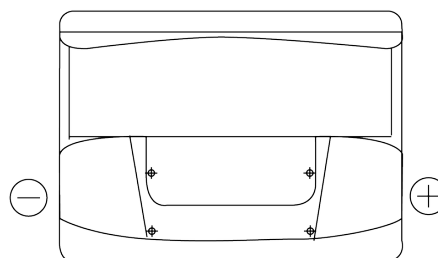

Product overview

Batteries for Cars

Standard FC550

Part number	FC550
Technology	Flooded
EAN/GTIN	3661024044806
Voltage	12 V
Capacity	55.0 Ah
CCA	460 A
Length	242 mm
Width	175 mm
Height	190 mm
Box size	L02
Polarity	ETN 0
Terminal Type	EN taper post
Hold Down	B13
Weights (subject of variation)	13.50 kg

Polarity

Terminal Type

Positive Terminal

Negative Terminal

Hold Down

Design, features and specifications are subject to change without notice. We disclaim any representation or warranty, express or implied, concerning the data or recommendations, and in no event shall be liable for any loss or damage claimed to have arisen as a result. Some products may not be available in your local market.