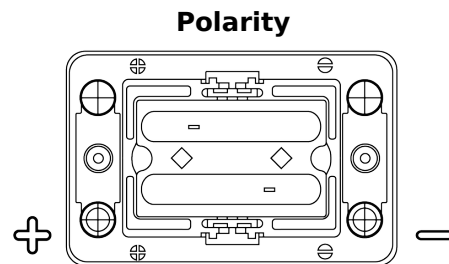

**Product overview**

Batteries for Marine and Leisure

**Start AGM EM1000**

Part number	EM1000
Technology	AGM
EAN/GTIN	3661024036023
Voltage	12 V
Capacity	50 Ah
CCA	800 A
MCA	1000
Length	260 mm
Width	173 mm
Height	206 mm
Box size	G34
Polarity	ETN 1
Terminal Type	SAE M 3/8"- 5/16" taper&stud
Hold Down	B7
Weights (subject of variation)	17.90 kg