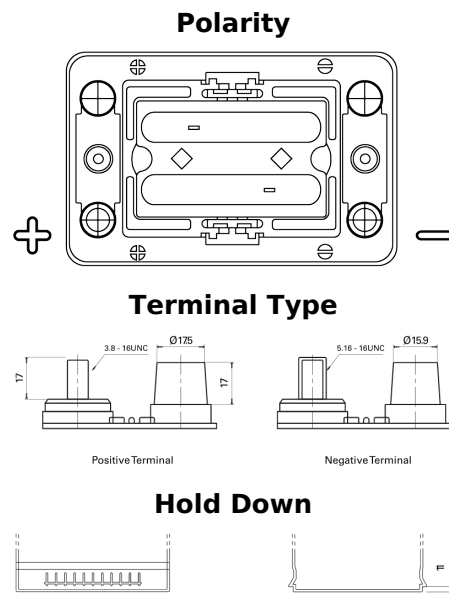

**Product overview**

Batteries for Trucks, Buses, Construction, Agriculture

**PowerPRO Agri&Construction CJ050C**

Part number	CJ050C
Technology	Flooded
EAN/GTIN	3661024016810
Voltage	12 V
Capacity	50 Ah
CCA	800 A
Length	260 mm
Width	173 mm
Height	206 mm
Box size	G34
Polarity	ETN 1
Terminal Type	SAE M 3/8"- 5/16" taper&stud
Hold Down	B7
Weights (subject of variation)	17.90 kg