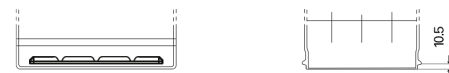

**Product overview**

Batteries for Cars

**Formula FB955**

Part number	FB955
Technology	Flooded
EAN/GTIN	3661024044462
Voltage	12 V
Capacity	95.0 Ah
CCA	760 A
Length	306 mm
Width	173 mm
Height	222 mm
Box size	D31
Polarity	ETN 1
Terminal Type	EN taper post
Hold Down	Korean B1
Weights (subject of variation)	20.60 kg

**Polarity**

**Terminal Type**

Positive Terminal

Negative Terminal

**Hold Down**

Design, features and specifications are subject to change without notice. We disclaim any representation or warranty, express or implied, concerning the data or recommendations, and in no event shall be liable for any loss or damage claimed to have arisen as a result. Some products may not be available in your local market.